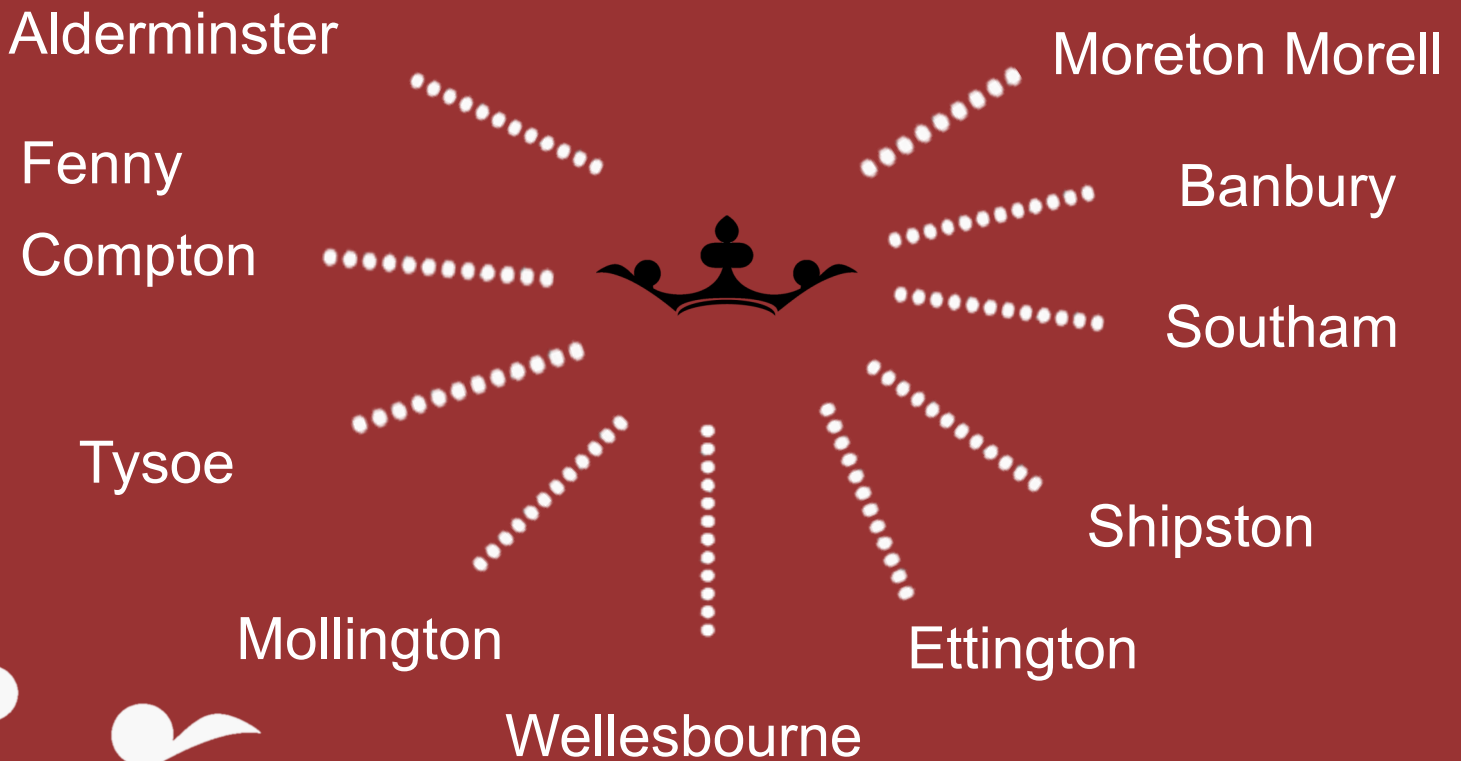

Kineton High School

Bus Routes

As a rural school students travel to Kineton High School from across a wide geographical area including adjoining counties. We have 13 buses supplied by 6 transport companies bringing in students daily, most of whom run a late bus service three nights a week to enable students to participate in after school clubs and activities.